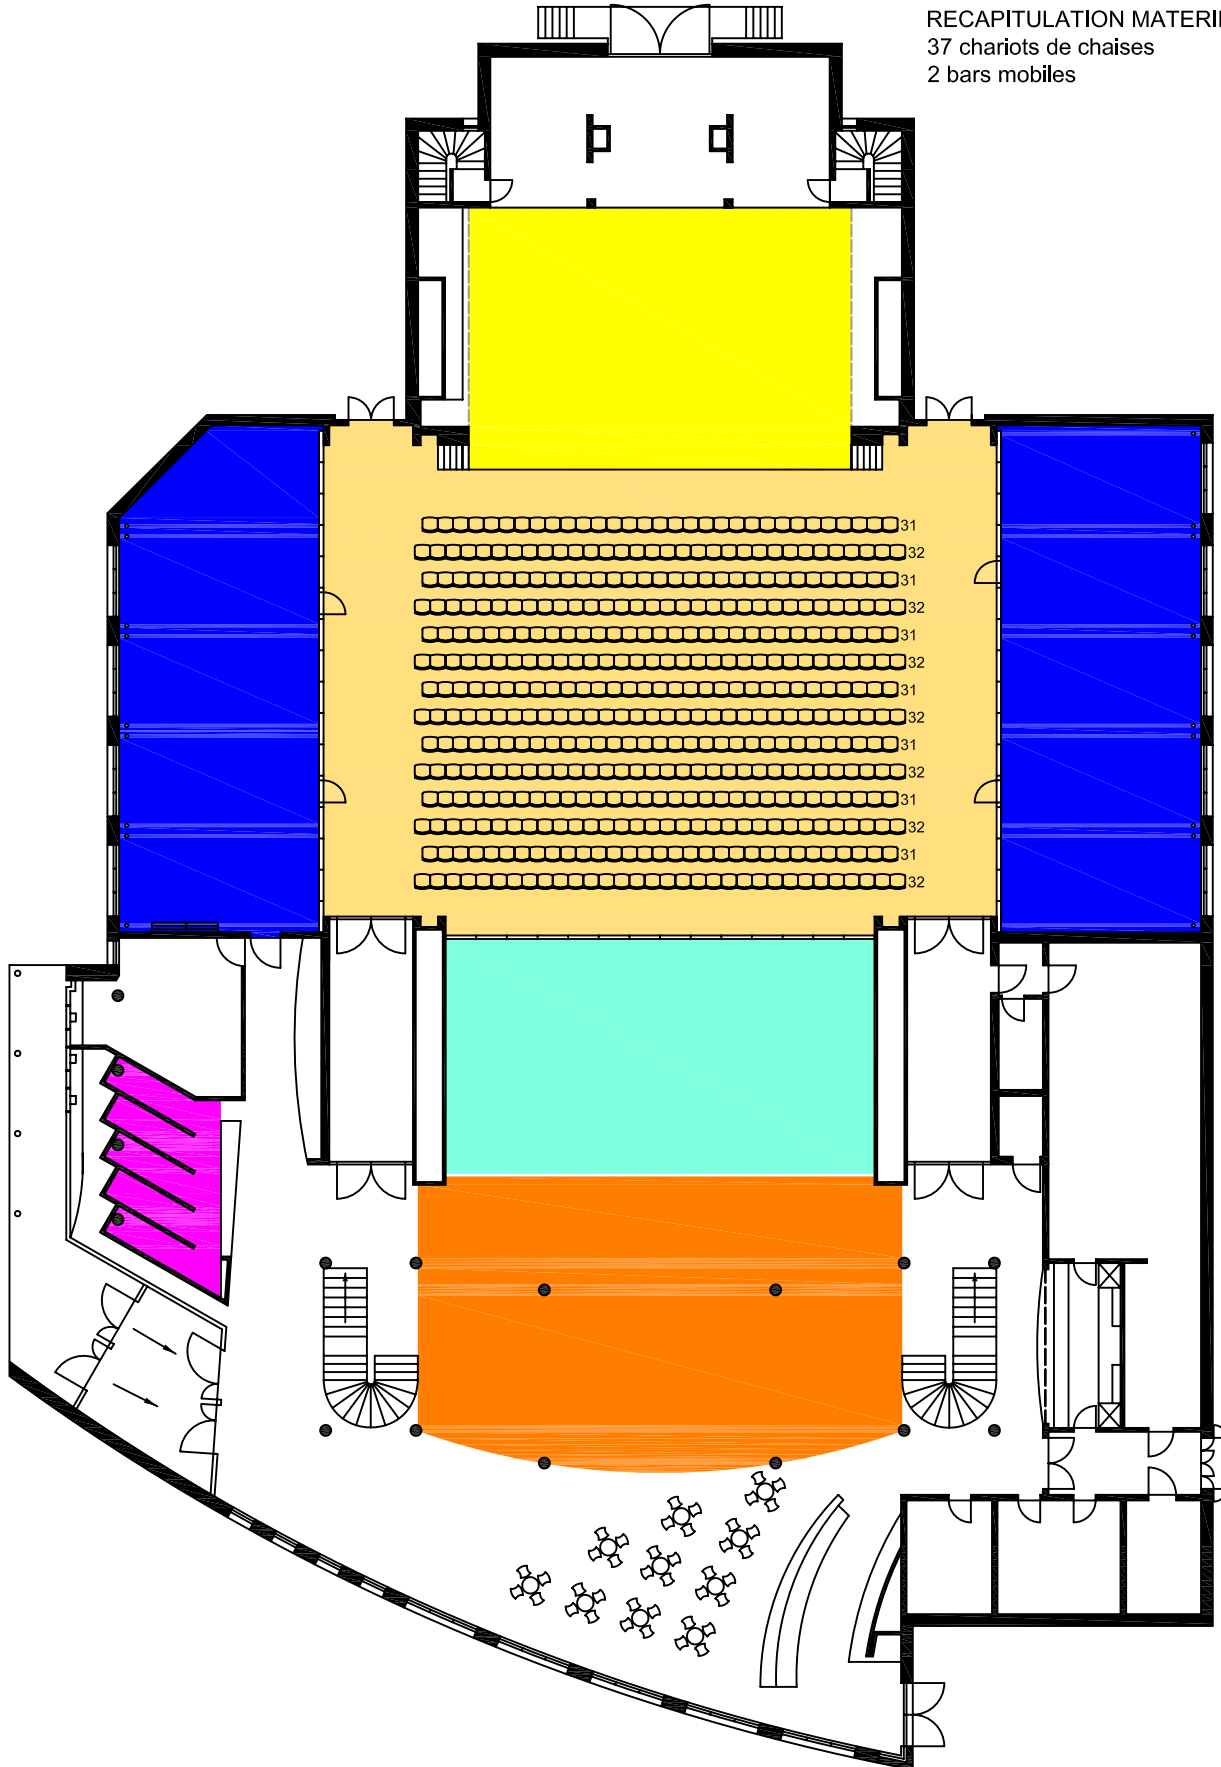

P = 441 places

A1 = - places

A2 = - places

F = - places

Foyer = 40 places

Balcon = 166 places

Total = 647 places

RECAPITULATION MATERIEL :

37 chariots de chaises

2 bars mobiles

31  
32  
31  
32  
31  
32  
31  
32  
31  
32  
31  
32  
31  
32  
31  
32

0 5 10 m.